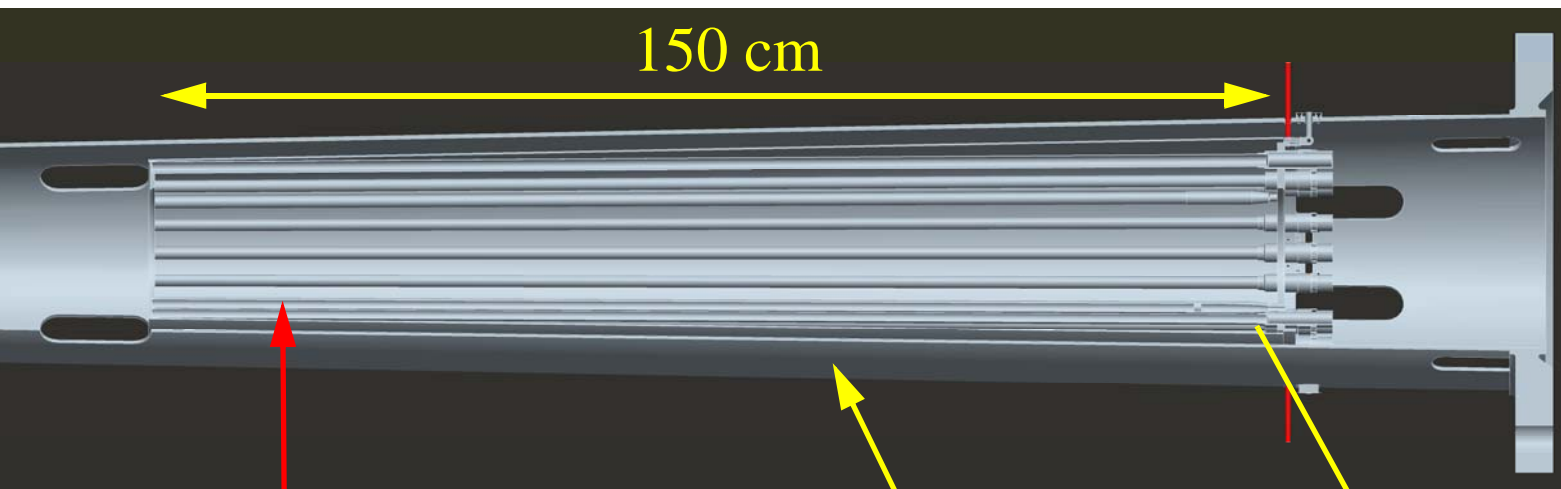

# LUCID

**20 Cerenkov tubes**

Beampipe support cone

Beampipe

**TX1S  
Monobloc**